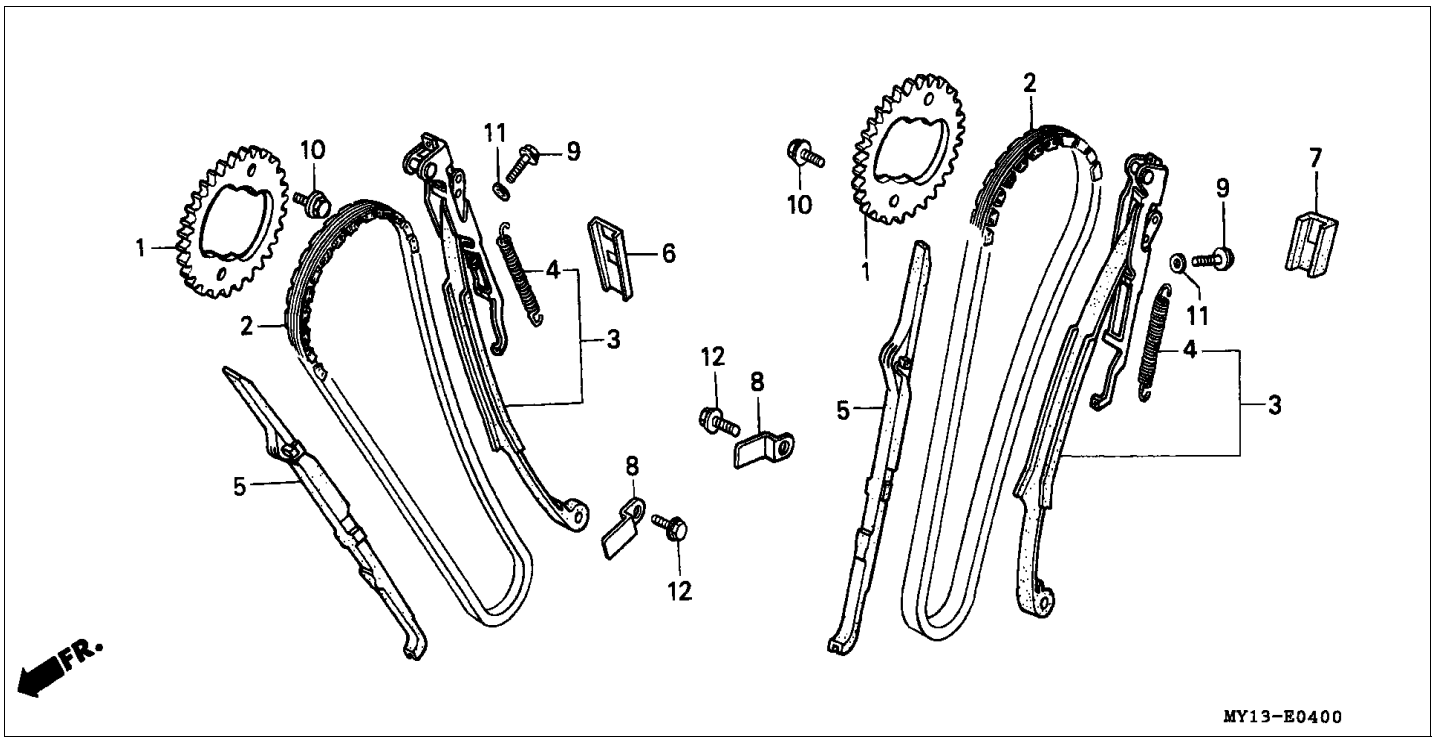

Block E-4 CAM CHAIN/TENSIONER

Refnr	Part Number	Parts Description	Unit Qty	Repair Qty
1	14322-MZ8-B40	SPROCKET, CAM (40T)	002	0
2	14401-MN1-671	CHAIN, CAM (BORG WARNER)(118L)	002	0
3	14510-MR1-000	TENSIONER COMP., CAM CHAIN	002	0
4	14516-MG8-003	SPRING, CAM CHAIN TENSIONER (NIPPON HATSUJO)	002	0
5	14522-MV1-000	GUIDE, CAM CHAIN	002	0
6	14531-MN8-000	RUBBER, FR. CUSHION	001	0
7	14532-MN8-000	RUBBER, RR. CUSHION	001	0
8	14623-MV1-000	PLATE, TENSIONER SETTING	002	0
9	90021-KE9-000	BOLT, SPECIAL, 6MM	004	0
10	90086-MZ8-H00	BOLT, FLANGE SPECIAL, 7X13	004	0
11	90441-706-000	WASHER, SEALING, 6MM	004	0
12	95701-0601600	BOLT, FLANGE, 6X16	002	0