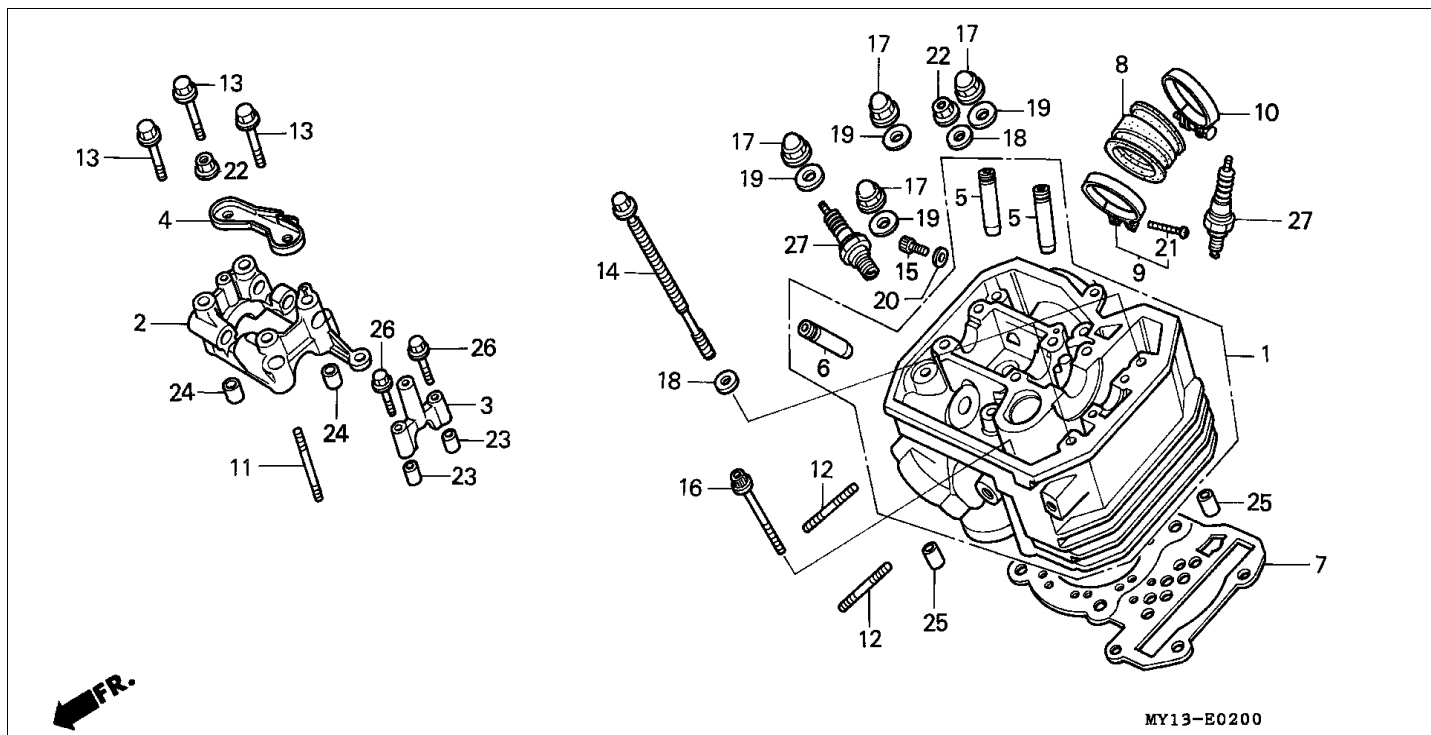

Block E-1 CYLINDER HEAD COVER

Refnr	Part Number	Parts Description	Unit Qty	Repair Qty
1	12310-MV1-000	COVER, FR. CYLINDER HEAD	001	0
2	12320-MV1-000	COVER, RR. CYLINDER HEAD	001	0
3	12351-MF5-000	COVER, TAPPET ADJUSTING HOLDER	002	0
4	12361-MF5-000	CAP, TAPPET ADJUSTING HOLDER	002	0
5	12391-MF5-750	GASKET, HEAD COVER	002	0
6	90011-MAW-600	BOLT, FLANGE, 6X30	004	0
7	90541-MAW-600	WASHER, MOUNTING RUBBER	004	0
8	90542-MB0-000	RUBBER, MOUNTING	004	0
9	91303-MF5-003	O-RING, 44X3 (ARAI)	002	0
10	91304-MF5-003	O-RING, 62.4X2.5 (ARAI)	002	0
12	96001-0602000	BOLT, FLANGE, 6X20	004	0

Block E-4 CAM CHAIN/TENSIONER

Refnr	Part Number	Parts Description	Unit Qty	Repair Qty
1	14322-MZ8-B40	SPROCKET, CAM (40T)	002	0
2	14401-MN1-671	CHAIN, CAM (BORG WARNER)(118L)	002	0
3	14510-MR1-000	TENSIONER COMP., CAM CHAIN	002	0
4	14516-MG8-003	SPRING, CAM CHAIN TENSIONER (NIPPON HATSUJO)	002	0
5	14522-MV1-000	GUIDE, CAM CHAIN	002	0
6	14531-MN8-000	RUBBER, FR. CUSHION	001	0
7	14532-MN8-000	RUBBER, RR. CUSHION	001	0
8	14623-MV1-000	PLATE, TENSIONER SETTING	002	0
9	90021-KE9-000	BOLT, SPECIAL, 6MM	004	0
10	90086-MZ8-H00	BOLT, FLANGE SPECIAL, 7X13	004	0
11	90441-706-000	WASHER, SEALING, 6MM	004	0
12	95701-0601600	BOLT, FLANGE, 6X16	002	0