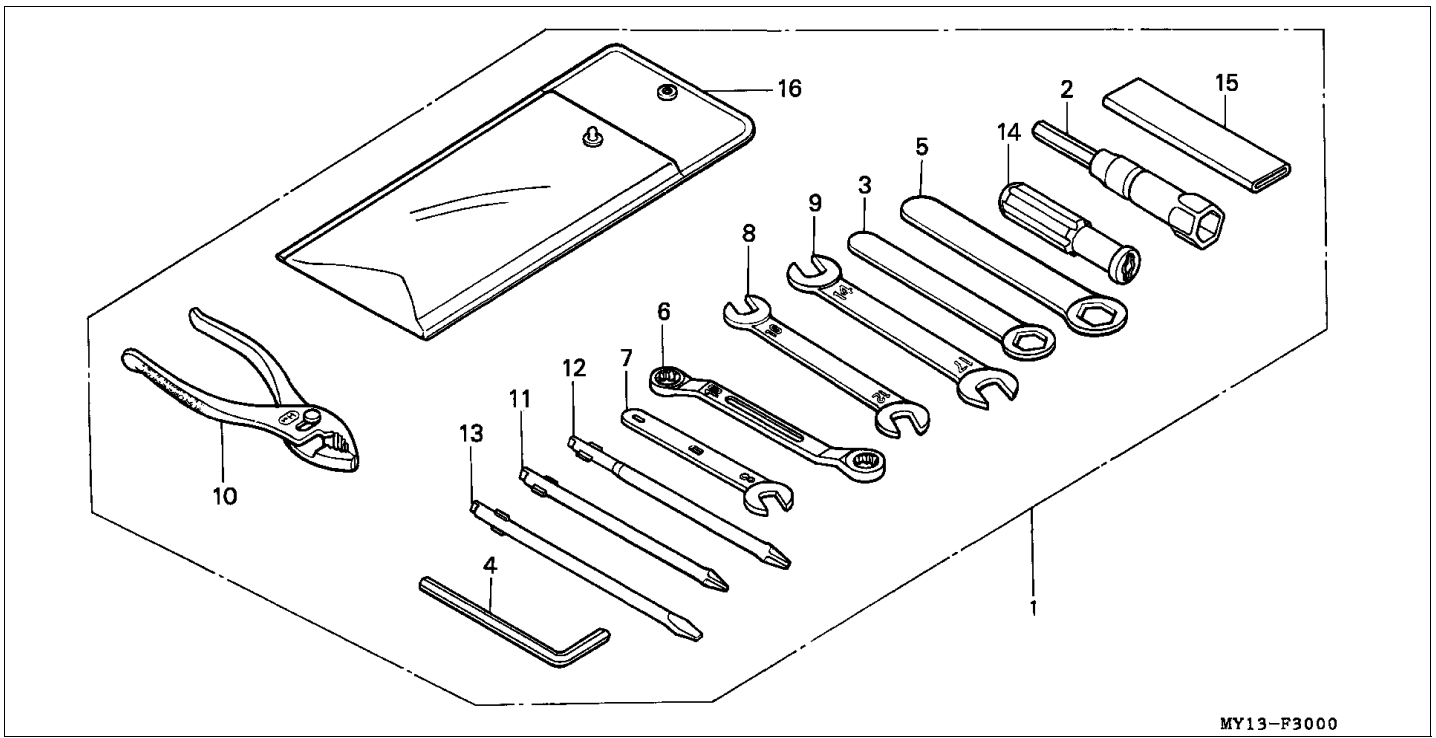

Block F-30 TOOLS

Refnr	Part Number	Parts Description	Unit Qty	Repair Qty
1	89010-MAY-G20	TOOL SET	001	0
2	89216-MY1-000	WRENCH, BOX (P18)	001	0
3	89218-MF5-000	WRENCH, EYE, 17MM	001	0
4	89221-MF8-770	WRENCH, HEX., 3MM	001	0
5	89223-MM9-000	WRENCH, EYE, 24MM	001	0
6	89227-461-000	WRENCH, EYE, 10X12	001	0
7	99001-08000-	SPANNER, 8	001	0
8	99001-10120-	SPANNER, 10X12	001	0
9	99001-14170-	SPANNER, 14X17	001	0
10	89210-GBJ-J00	PLIERS, 135 (RIKEN)	001	0
10	99002-13500-	PLIERS, 135	001	0
10	89210-GBJ-J10	PLIERS, 135 (KOWA)	001	0
11	99003-10000-	DRIVER 1, PLUS SCREW (NO.2)	001	0
12	99003-20000-	DRIVER 2, PLUS SCREW (NO.3)	001	0
13	99003-30000-	DRIVER 3, MINUS SCREW (NO.2)	001	0
14	99003-50000-	GRIP, SCREW DRIVER	001	0
15	99006-12000-	HANDLE, EYE WRENCH, 12MM	001	0
16	99008-02000-	BAG, TOOL, 200MM	001	0