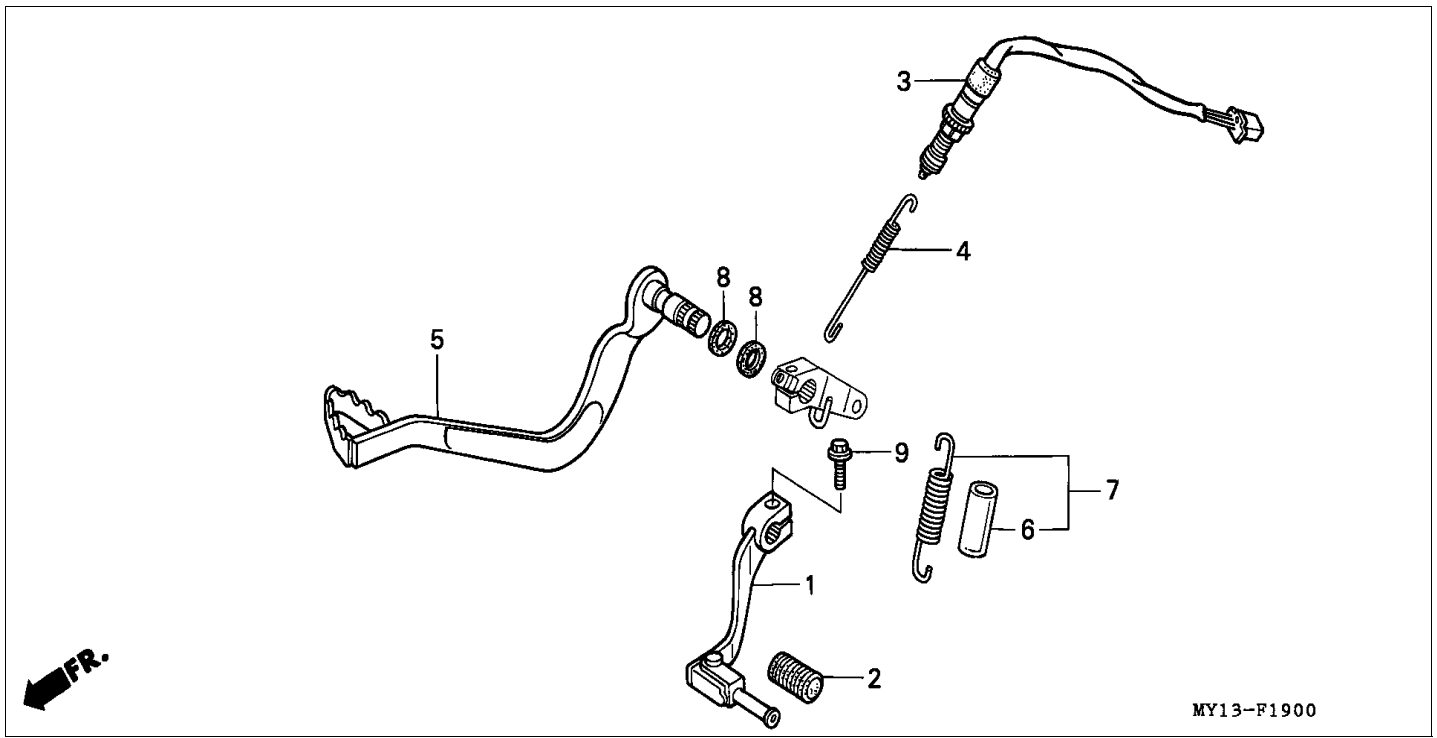

Block F-19 PEDAL

Refnr	Part Number	Parts Description	Unit Qty	Repair Qty
1	24700-MS8-000	PEDAL COMP., CHANGE	001	0
2	24781-KE1-000	RUBBER, CHANGE PEDAL	001	0
3	35350-MW4-000	SWITCH ASSY., RR. STOP	001	0
4	35357-124-000	SPRING, STOP SWITCH	001	0
5	46510-MY1-000	PEDAL COMP., BRAKE	001	0
6	46515-KS6-700	TUBE, BRAKE PEDAL SPRING	001	0
7	46516-MV1-000	SPRING ASSY., BRAKE PEDAL	001	0
8	46525-KK0-003	DUST SEAL, 17X20X2.5	002	0
9	95701-0602007	BOLT, FLANGE, 6X20	001	0