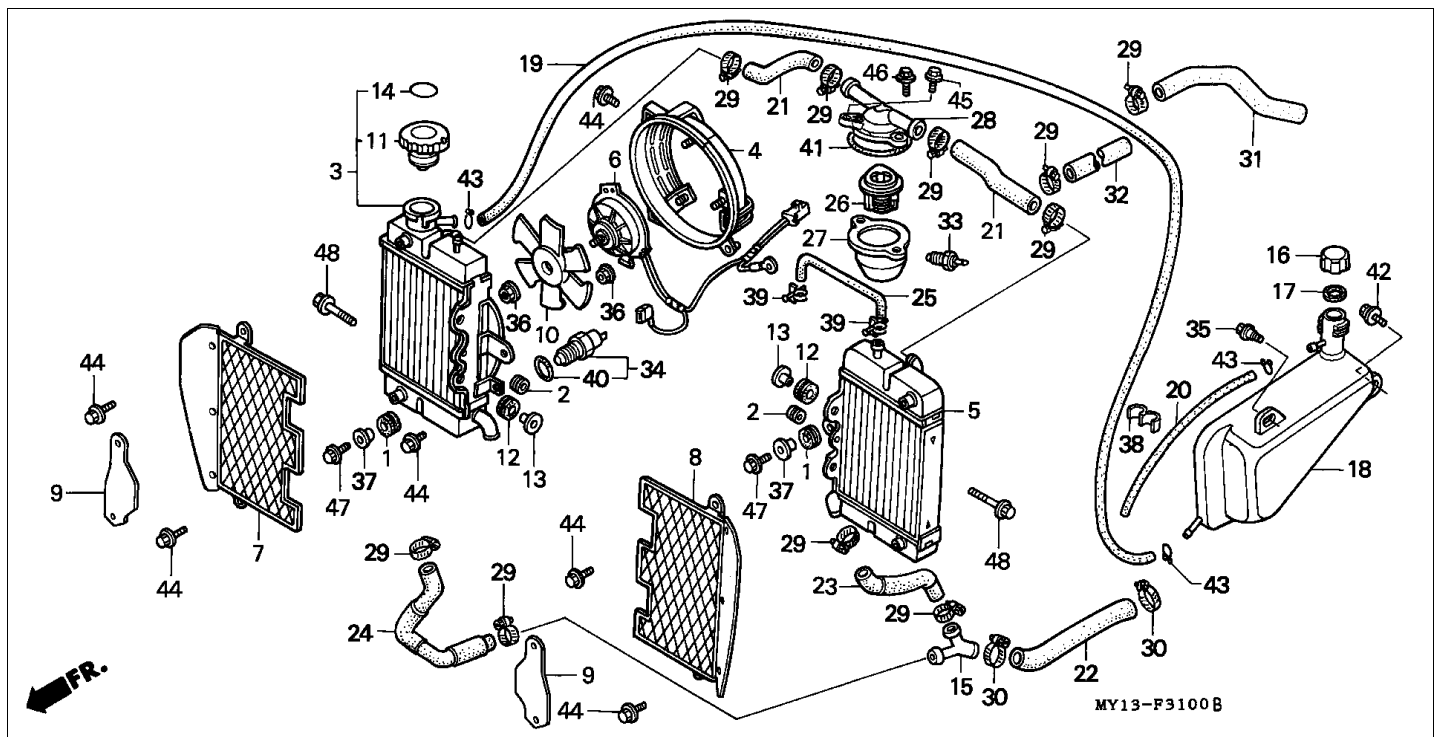

Block F-31 RADIATOR/SHROUD

Refrn	Part Number	Parts Description	Unit Qty	Repair Qty
1	17245-107-010	RUBBER, AIR CLEANER CASE MOUNTING	002	0
2	18624-634-670	GROMMET, AIR BYPASS	002	0
3	19010-MY1-931	RADIATOR COMP. (TOYO)	001	0
4	19015-MY1-003	SHROUD COMP.	001	0
5	19020-MY1-003	RADIATOR COMP., L.	001	0
6	19030-MY1-003	MOTOR ASSY., FAN (MATSUSHITA)	001	0
7	19031-MY1-000	GRILLE, R. RADIATOR	001	0
8	19032-MY1-000	GRILLE, L. RADIATOR	001	0
9	19035-MY1-000	PARTITION, RADIATOR SIDE	002	0
10	19040-MF5-751	FAN, COOLING (TOYO)	001	0
11	19045-MY3-621	CAP COMP., RADIATOR	001	0
12	19051-KA3-830	RUBBER, RADIATOR MOUNTING	004	0
13	19052-MN8-000	COLLAR, RADIATOR MOUNTING	004	0
14	19055-MV9-881	SEAL, RADIATOR CAP (ENGLISH/FRENCH/JAPANESE)	001	0
15	19069-MS8-000	JOINT, WATER HOSE	001	0
16	19104-ME9-000	CAP, RESERVE TANK	001	0
17	19107-MG8-000	PACKING, RESERVE TANK	001	0
18	19115-MY1-000	TANK, RESERVE	001	0
19	19117-MY1-000	TUBE, OVERFLOW	001	0
20	19118-MY1-000	TUBE, DRAIN	001	0
21	19222-MY1-000	HOSE, RADIATOR IN. WATER	002	0
22	19231-MS8-000	HOSE, WATER	001	0
23	19232-MY1-000	HOSE, L. RADIATOR OUTLET WATER	001	0
24	19234-MY1-000	HOSE, R. RADIATOR OUTLET WATER	001	0
25	19235-MY1-000	HOSE, RADIATOR JOINT	001	0
26	19300-KE8-000	THERMOSTAT ASSY.	001	0
27	19311-MS8-000	CASE, THERMOSTAT	001	0
28	19315-MY1-000	COVER, THERMOSTAT	001	0
29	19506-KS6-700	CLAMP B, WATER HOSE	010	0
30	19516-MB6-000	CLAMP, WATER HOSE	002	0
31	19521-MY1-000	HOSE, FR. BANK WATER	001	0
32	19522-MAY-620	HOSE, RR. BANK WATER	001	0
33	37750-PC1-004	THERMO UNIT (DENSO)	001	0
34	37760-MT2-003	SWITCH ASSY., THERMO	001	0
35	90116-ME9-000	BOLT, FLANGE, 6MM	001	0
36	90315-MK3-003	NUT, SERRATE, 5MM	004	0
37	61104-422-000	COLLAR, SETTING	002	0
38	90658-ZA0-930	CLIP, HIGH TENSION CORD	001	0