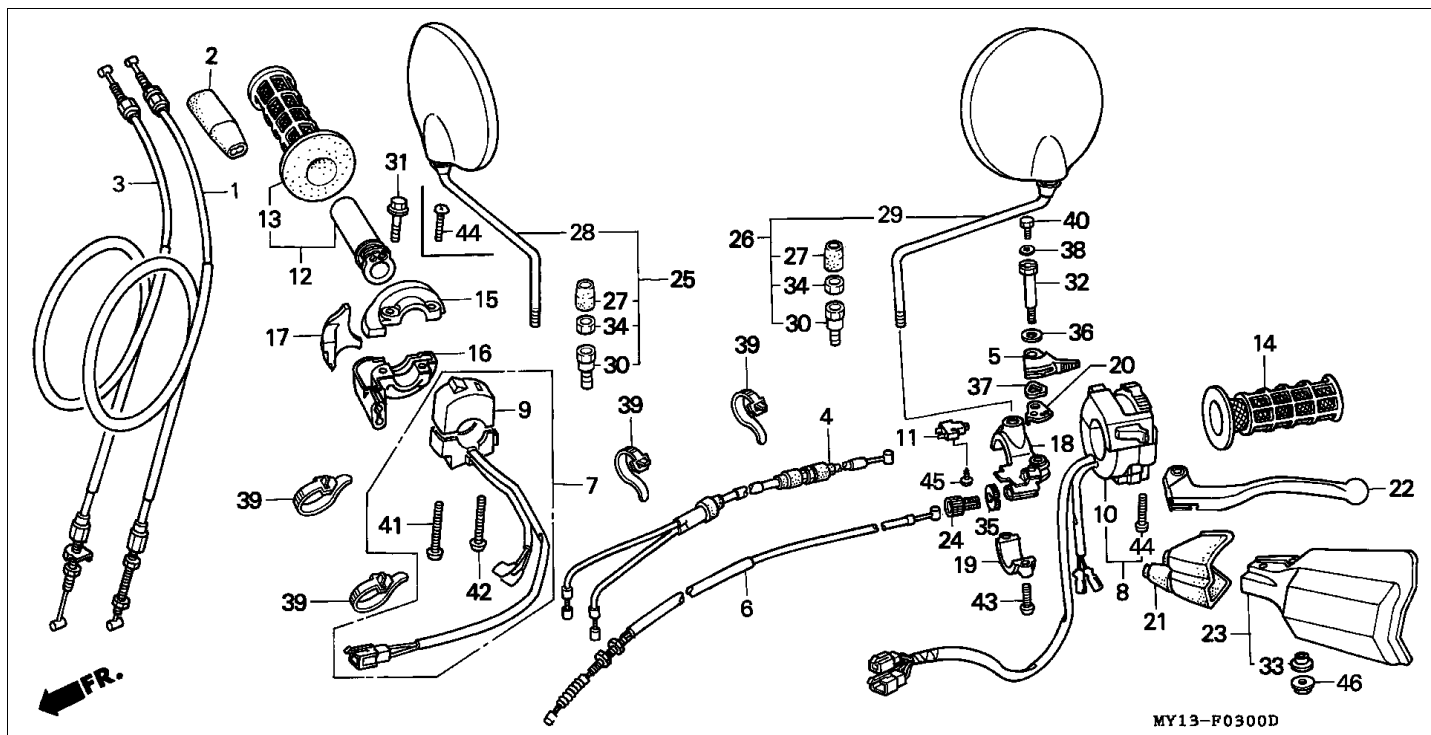

Block F-3 HANDLE LEVER/SWITCH/CABLE

Refrn	Part Number	Parts Description	Unit Qty	Repair Qty
1	17910-MV1-000	CABLE COMP. A, THROTTLE	001	0
2	17913-KB7-000	COVER, THROTTLE CABLE	001	0
3	17920-MY1-000	CABLE COMP. B, THROTTLE	001	0
4	17950-MY1-000	CABLE COMP., CHOKE	001	0
5	17961-MG2-010	LEVER COMP., CHOKE	001	0
6	22870-MY1-000	CABLE COMP., CLUTCH	001	0
7	35013-MAY-860	SWITCH SET, STARTER KILL	001	0
8	35020-MAY-860	SWITCH SET, WINKER	001	0
11	35330-MK5-003	SWITCH ASSY., CLUTCH	001	0
12	53140-MY1-000	GRIP ASSY., THROTTLE	001	0
13	53165-MV1-000	GRIP, R. HANDLE	001	0
14	53166-MV1-000	GRIP, L. HANDLE	001	0
15	53167-KB7-000	HOUSING, UPPER THROTTLE	001	0
16	53168-MG7-000	HOUSING, UNDER THROTTLE	001	0
17	53169-KB7-000	SLIDER, THROTTLE CABLE	001	0
18	53172-MK5-000	BRACKET, L. HANDLE LEVER	001	0
19	53174-KE1-000	HOLDER, L. LEVER BRACKET	001	0
20	53176-MM9-000	PLATE, POINT	001	0
21	53177-MK5-000	COVER, L. HANDLE LEVER	001	0
22	53178-MAN-600	LEVER, L. STEERING HANDLE	001	0
23	53185-MN9-000	GUARD, L. KNUCKLE *NH138*	001	0
23	53185-MN9-000	GUARD, L. KNUCKLE *NH1*	001	0
24	53192-268-000	BOLT, WIRE ADJUSTING	001	0
27	88130-MB6-620	COVER, LOCK NUT	002	0
28	88210-MY1-003	MIRROR COMP., R.	001	0
29	88220-MY1-003	MIRROR COMP., L.	001	0
30	90003-MW3-620	BOLT, ADAPTER, 10MM	002	0
31	90112-MAW-620	BOLT, FLANGE, 5X18	002	0
32	90114-MK5-000	BOLT, LEVER PIVOT	001	0
33	90127-KF0-770	COLLAR, 6X4	001	0
34	90201-MW3-620	NUT, HEX., 10MM	002	0
35	90321-315-670	NUT, FIXING	001	0
36	90405-463-000	WASHER, 8MM	001	0
37	90406-KF0-003	WASHER, WAVE	001	0
38	90554-MBT-610	WASHER, KNUCKLE	001	0
39	90650-KW3-000	BAND, WIRE	004	0
40	92101-050120A	BOLT, HEX., 5X12	001	0
41	93500-040320G	SCREW, PAN, 4X32	001	0