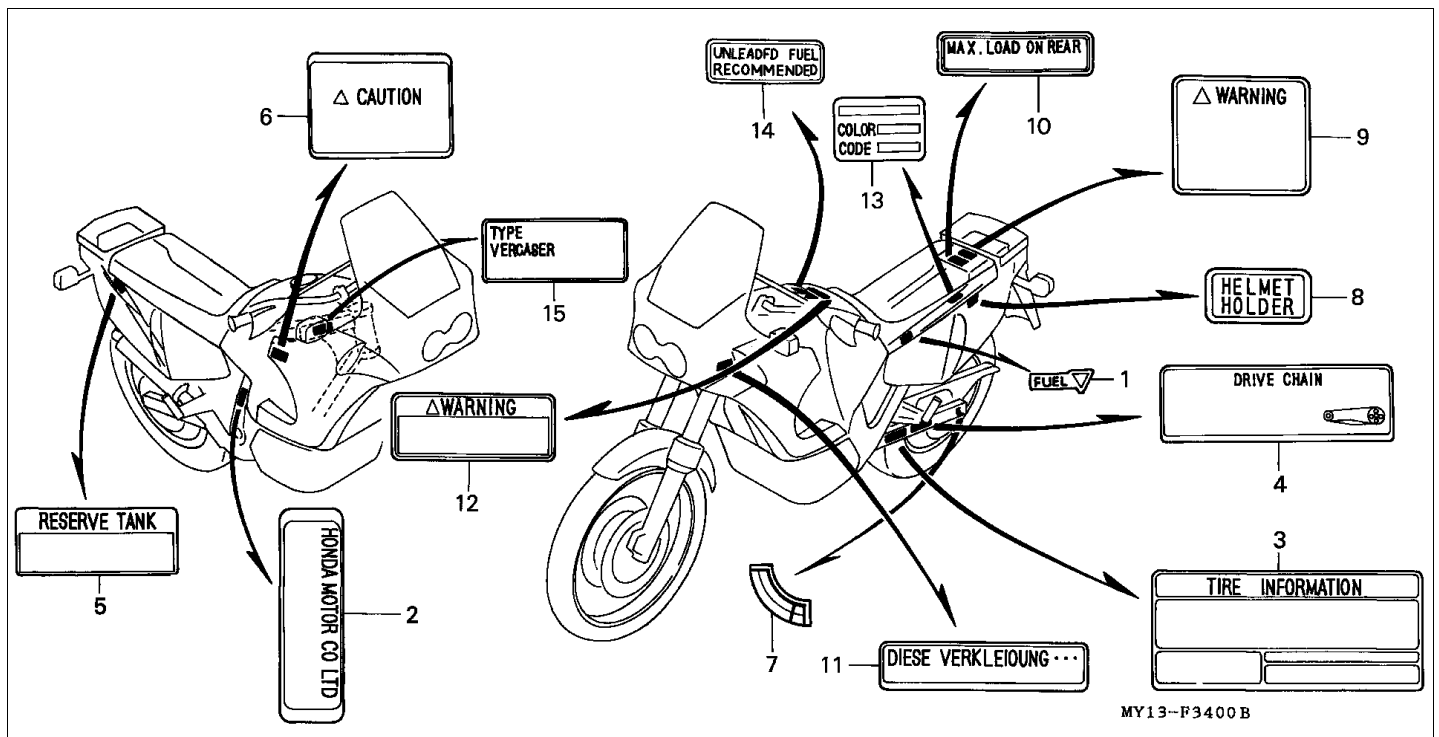

MY13-P3400B

Block F-34 CAUTION LABEL

Refnr	Part Number	Parts Description	Unit Qty	Repair Qty
1	83607-KY2-700	MARK, FUEL COCK *TYPE1*	001	0
2	87501-MAS-415	PLATE, REGISTERED NUMBER	001	0
3	87505-MY1-600	LABEL, TIRE	001	0
4	87507-KZ1-600	LABEL, DRIVE CHAIN	001	0
7	87508-KCN-300	LABEL, CHAIN ADJUSTER	001	0
9	87512-MV1-680	LABEL, ACCESSORIES & LOADING	001	0
10	87513-MV1-600	LABEL, LUGGAGE CARRIER CAUTION	001	0
12	87560-MY1-600	MARK, DRIVE CAUTION *TYPEG*	001	0
13	87565-MAY-G20	LABEL, COLOR *TYPE11* (PB273)	001	0
13	87565-MAY-G20	LABEL, COLOR *TYPE12* (NH1)	001	0