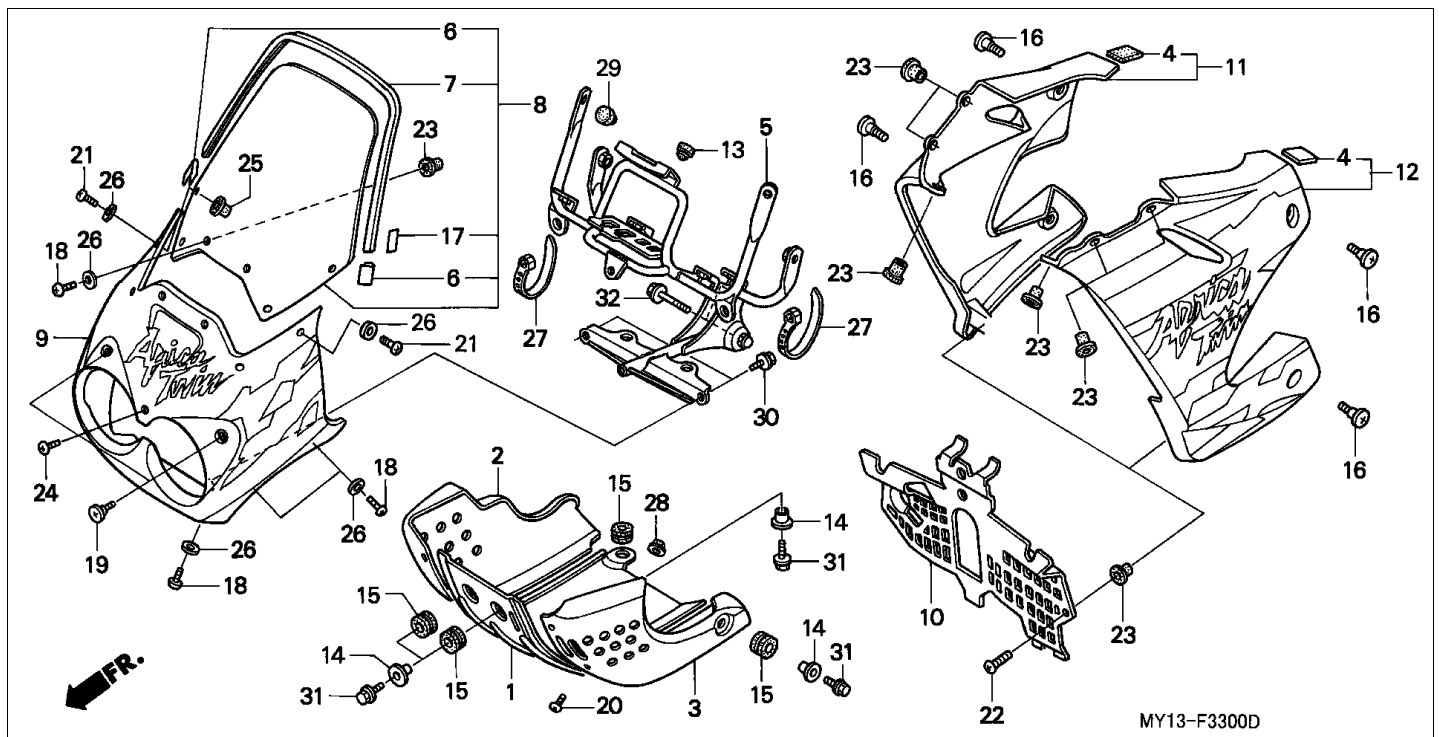

Block F-33 COWL

Refrn	Part Number	Parts Description	Unit Qty	Repair Qty
1	50352-MV1-000	BOTTOM, SKID PLATE	001	0
2	50353-MV1-000	BODY, R. SKID PLATE	001	0
3	50354-MV1-000	BODY, L. SKID PLATE	001	0
4	55101-GZ9-000	CUSHION, OIL TANK	002	0
5	61310-MAY-620	STAY, FR. COWL	001	0
6	64102-MA3-720	CLIP, SCREEN MOLDING	002	0
7	64106-MAY-620	MOLDING, WIND SCREEN	001	0
8	64150-MAY-620	SCREEN SET, WIND (WL)	001	0
9	64200-MAY-G20	COWL SET, UPPER (WL) *TYPE11*	001	0
9	64200-MAY-G20	COWL SET, UPPER (WL) *TYPE12*	001	0
10	64206-MY1-000	COWL, CENTER	001	0
11	64240-MAY-G20	COWL SET, R. SIDE (WL) *TYPE11*	001	0
11	64240-MAY-G20	COWL SET, R. SIDE (WL) *TYPE12*	001	0
12	64250-MAY-G20	COWL SET, L. SIDE (WL) *TYPE11*	001	0
12	64250-MAY-G20	COWL SET, L. SIDE (WL) *TYPE12*	001	0
13	77110-KA3-730	RUBBER, SEAT MOUNTING	001	0
14	80101-KB7-600	COLLAR, 8X12	004	0
15	80152-958-680	RUBBER, RR. FENDER	004	0
16	83641-KY6-000	BOLT, COWL SETTING	004	0
17	87522-KE8-600	LABEL, VISOR CAUTION	001	0
18	90001-MG1-000	SCREW, SPECIAL, 5X16	010	0
20	90106-KAE-000	SCREW, TORUS, 6X12	012	0
21	90109-MY1-000	SCREW, TRUSS, 5X20	002	0
22	90109-SB6-000	SCREW, TRUSS, 5X16	002	0
23	90111-MM9-000	NUT, COWL SETTING, 5MM	012	0
24	90112-ML7-920	SCREW, FAIRING SETTING	001	0
25	90156-SE3-003	BLIND, FASTENER	002	0
26	90501-MY2-700	WASHER, COWL SETTING, 5MM	012	0
27	90650-KV6-003	BAND, WIRE	002	0
28	94050-06000-	NUT, FLANGE, 6MM	012	0
30	96300-0601007	BOLT, FLANGE, 6X10	002	0
31	96300-0802500	BOLT, FLANGE, 8X25	004	0
32	96400-0803807	BOLT, FLANGE, 8X38	002	0