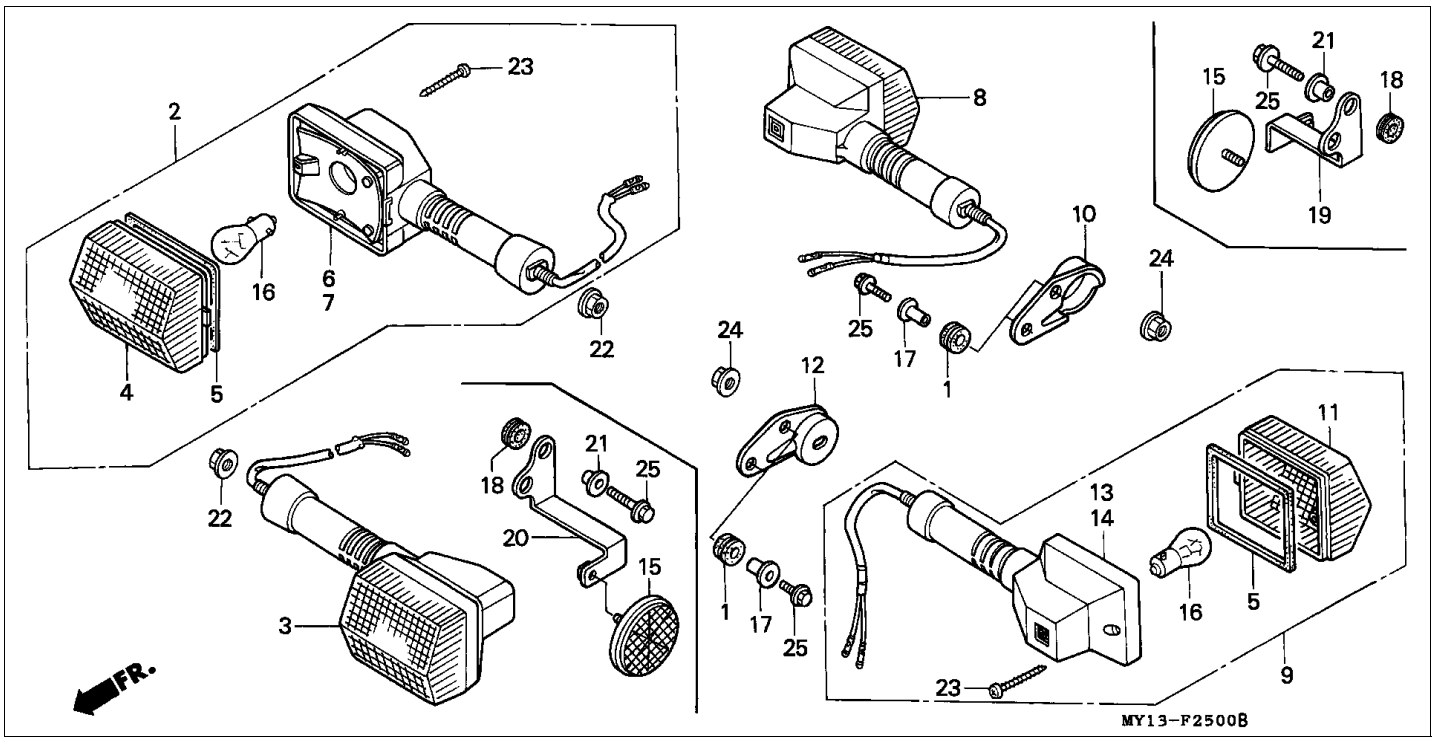

Block F-25 WINKER

Refnr	Part Number	Parts Description	Unit Qty	Repair Qty
1	17622-GB7-900	RUBBER, CUSHION	004	0
2	33300-MS8-621	WINKER SET, R. FR. (12V 21W)	001	0
3	33350-MS8-621	WINKER SET, L. FR. (12V 21W)	001	0
4	33402-MG2-003	LENS, WINKER	002	0
5	33407-MG2-003	GASKET, LENS	004	0
8	33500-MY1-003	WINKER ASSY., R. RR. (12V 21W)	001	0
9	33550-MY1-003	WINKER ASSY., L. RR. (12V 21W)	001	0
10	33601-MS8-000	STAY, R. RR. WINKER	001	0
11	33602-MG2-601	LENS, WINKER	002	0
12	33602-MS8-000	STAY, L. RR. WINKER	001	0
16	34908-634-611	BULB (12V 21W) (ECE) (STANLEY)	004	0
22	90303-428-900	NUT, FLANGE, 10MM	002	0
23	91901-MG2-003	SCREW, TAPPING, 3X25	004	0
24	94050-10000-	NUT, FLANGE, 10MM	002	0
25	90113-449-000	BOLT, FLANGE, 6X20	004	0