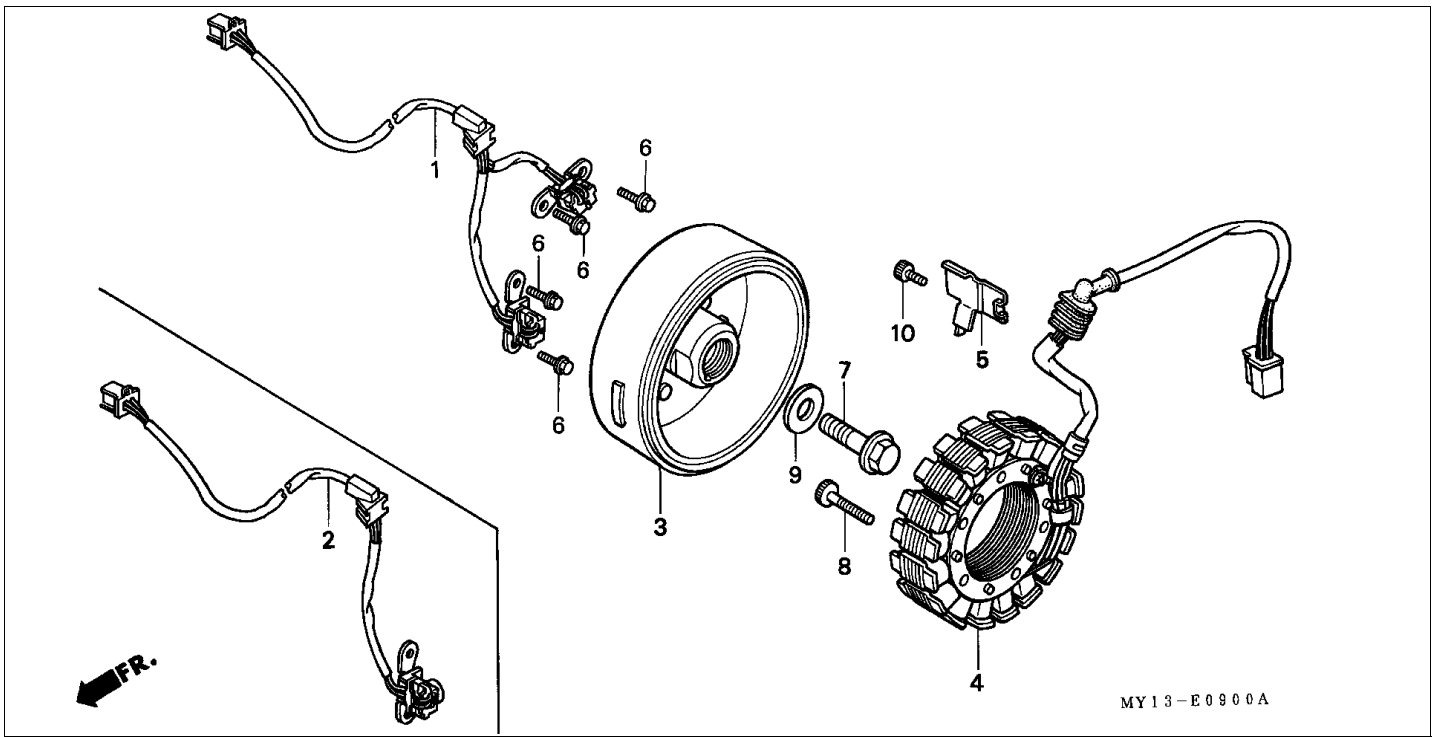

Block E-8 STARTING CLUTCH

Refnr	Part Number	Parts Description	Unit Qty	Repair Qty
1	13111-122-000	PIN, PISTON, 10X33	001	0
2	28101-MN8-000	GEAR, STARTER REDUCTION (39/12T)	001	0
3	28102-ME9-000	PIN, 10X44	001	0
4	28106-ME9-010	GEAR, STARTER (51T)	001	0
5	28110-MV1-000	GEAR COMP., STARTER DRIVEN (88T)	001	0
6	28125-MM9-014	OUTER COMP., STARTING CLUTCH	001	0
7	28126-MK5-004	CLUTCH, ONE WAY	001	0
8	28128-MM9-014	OUTER, STARTING CLUTCH	001	0
9	90010-MAY-000	BOLT, SOCKET, 8MM	006	0
10	91002-MAY-003	BEARING, NEEDLE, 32X40X23	001	0