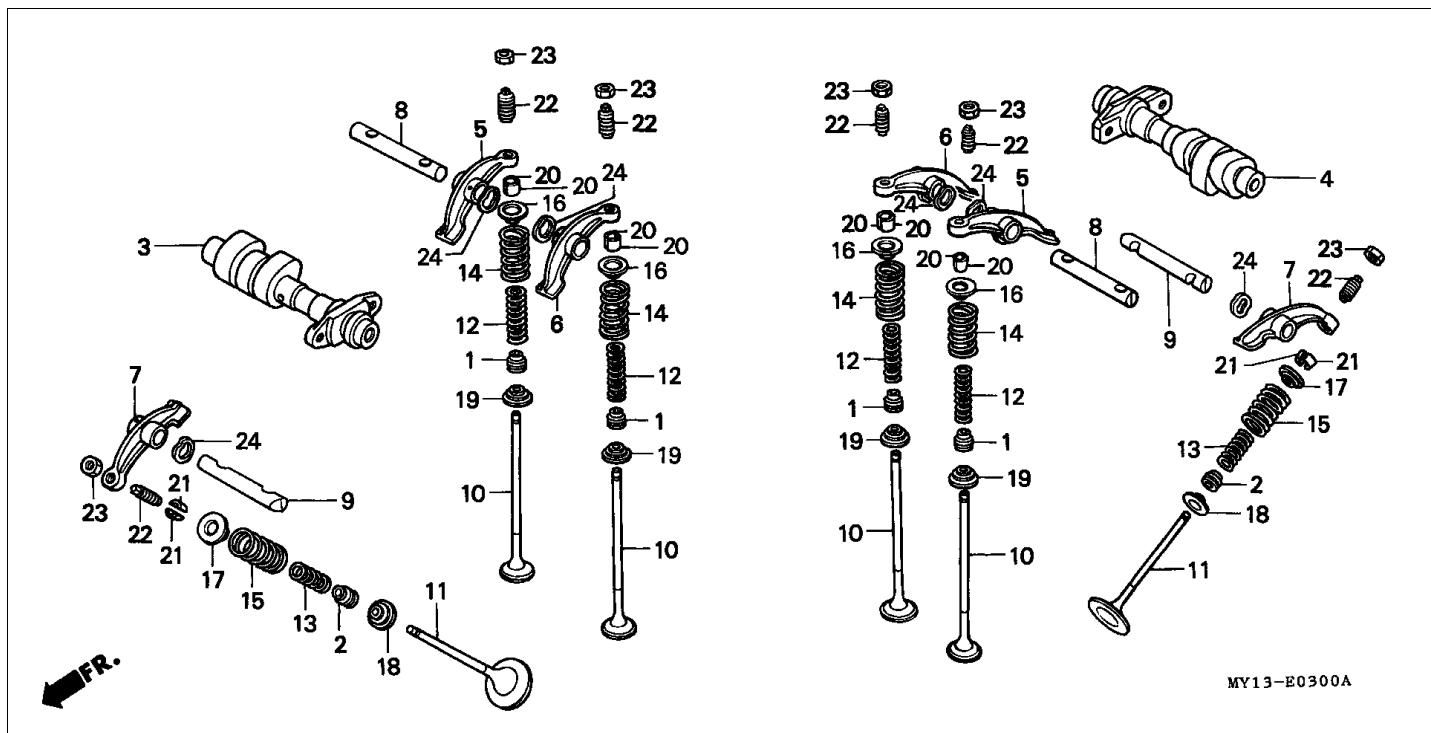

MY13-E0300A

Block E-3 CAMSHAFT/VALVE

Refnr	Part Number	Parts Description	Unit Qty	Repair Qty
1	12208-413-003	SEAL, VALVE STEM (ARAI)	004	0
2	12209-413-003	SEAL, VALVE STEM (ARAI)	002	0
3	14110-MV1-000	CAMSHAFT COMP., FR.	001	0
4	14120-MV1-000	CAMSHAFT COMP., RR.	001	0
5	14421-MR1-000	ARM A, IN. ROCKER	002	0
6	14422-MR1-000	ARM B, IN. ROCKER	002	0
7	14431-MR1-000	ARM, EX. VALVE ROCKER	002	0
8	14441-MF5-000	SHAFT, IN. ROCKER ARM	002	0
9	14451-MF5-000	SHAFT, EX. ROCKER ARM	002	0
10	14711-MV1-000	VALVE, IN.	004	0
11	14721-MR1-000	VALVE, EX.	002	0
12	14751-MR1-003	SPRING, IN. VALVE INNER (CHUO HATSUJO)	004	0
13	14752-MR1-003	SPRING, EX. VALVE INNER (CHUO HATSUJO)	002	0
14	14761-MR1-003	SPRING, IN. VALVE OUTER (CHUO HATSUJO)	004	0
15	14762-MR1-003	SPRING, EX. VALVE OUTER (CHUO HATSUJO)	002	0
16	14771-MF5-000	RETAINER, IN. VALVE SPRING	004	0
17	14771-MR1-000	RETAINER, VALVE SPRING	002	0
18	14775-ME9-000	SEAT, VALVE SPRING	002	0
19	14775-MF5-000	SEAT, VALVE SPRING	004	0
20	14781-MB4-000	COTTER, VALVE	008	0
20	14781-HA0-770	COTTER, VALVE	008	0
21	14781-MB9-000	COTTER, VALVE	004	0
22	90014-MF5-000	SCREW, TAPPET ADJUSTING	006	0
23	90206-590-000	NUT, TAPPET ADJUSTING	006	0
24	90402-428-000	WASHER, WAVE, 12MM	006	0