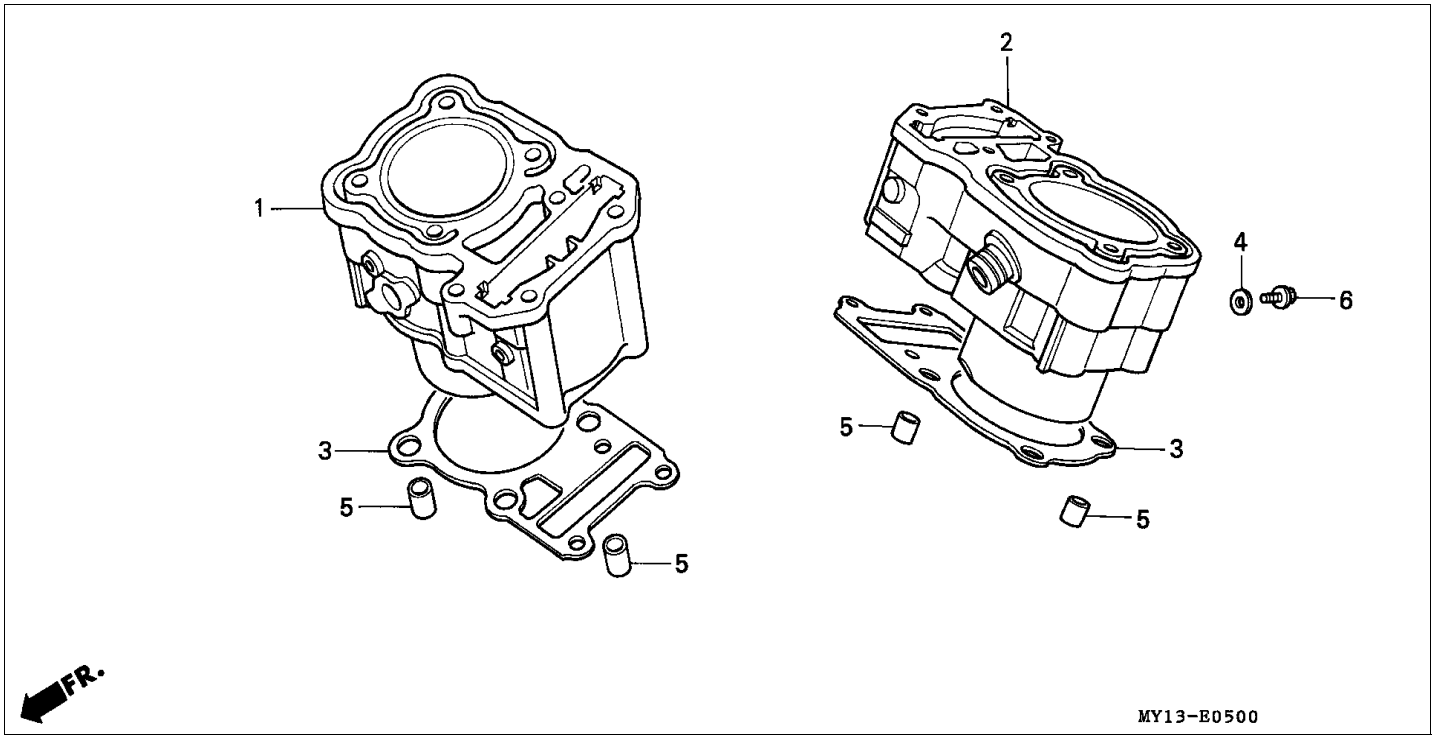

Block E-4 CAM CHAIN/TENSIONER

Refnr	Part Number	Parts Description	Unit Qty	Repair Qty
1	14322-MZ8-B40	SPROCKET, CAM (40T)	002	0
2	14401-MN1-671	CHAIN, CAM (BORG WARNER)(118L)	002	0
3	14510-MR1-000	TENSIONER COMP., CAM CHAIN	002	0
4	14516-MG8-003	SPRING, CAM CHAIN TENSIONER (NIPPON HATSUJO)	002	0
5	14522-MV1-000	GUIDE, CAM CHAIN	002	0
6	14531-MN8-000	RUBBER, FR. CUSHION	001	0
7	14532-MN8-000	RUBBER, RR. CUSHION	001	0
8	14623-MV1-000	PLATE, TENSIONER SETTING	002	0
9	90021-KE9-000	BOLT, SPECIAL, 6MM	004	0
10	90086-MZ8-H00	BOLT, FLANGE SPECIAL, 7X13	004	0
11	90441-706-000	WASHER, SEALING, 6MM	004	0
12	95701-0601600	BOLT, FLANGE, 6X16	002	0