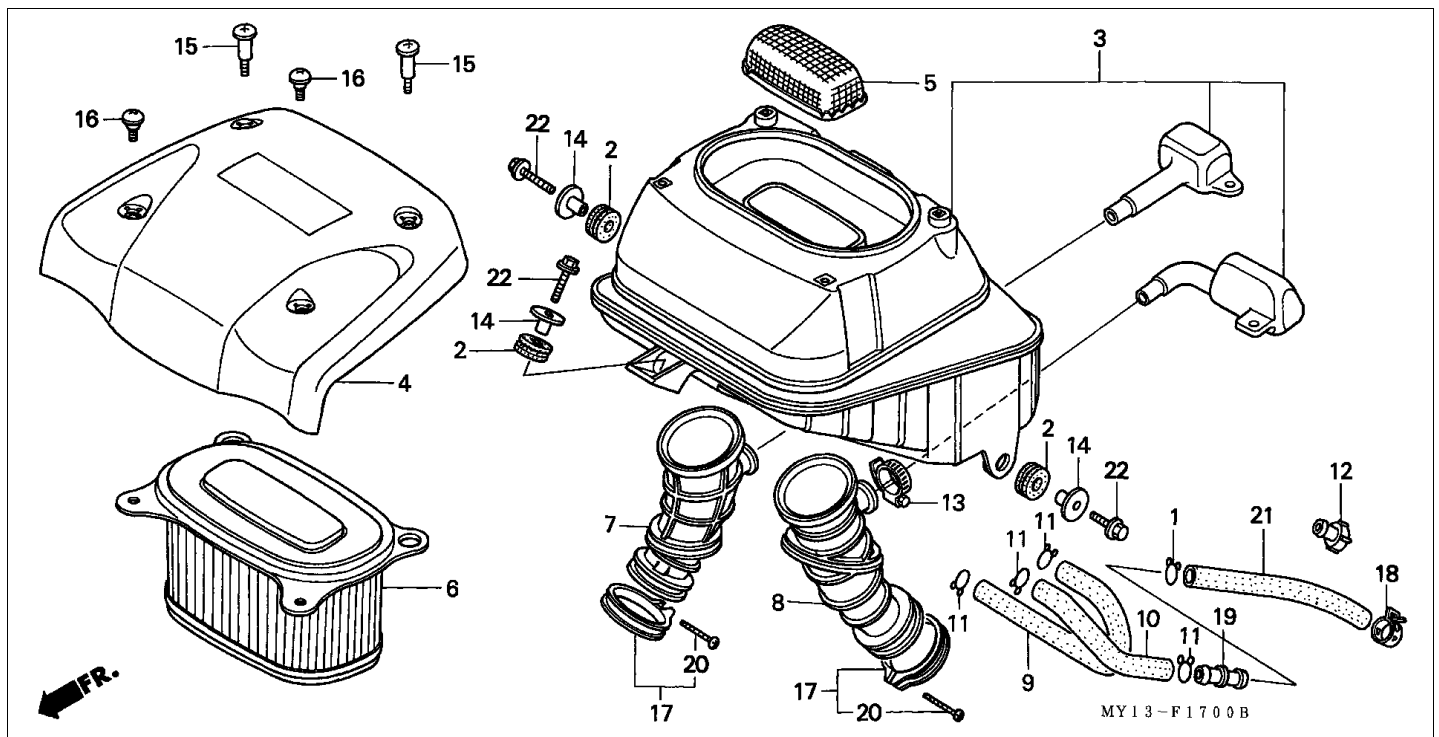

Block F-17 AIR CLEANER

Refnr	Part Number	Parts Description	Unit Qty	Repair Qty
1	15772-292-010	CLIP, BREATHER TUBE	001	0
2	17208-GR2-000	GROMMET, AIR CLEANER	003	0
3	17210-MAY-620	CASE COMP., AIR CLEANER	001	0
4	17213-MY1-000	LID, AIR CLEANER CASE *NH1*	001	0
5	17220-MY1-000	TRAP COMP., FRAME	001	0
6	17230-MY1-000	ELEMENT, AIR CLEANER	001	0
7	17253-MAY-620	TUBE, R. AIR CLEANER CONNECTING	001	0
8	17254-MAY-620	TUBE, L. AIR CLEANER CONNECTING	001	0
9	17357-MY1-000	TUBE A, OIL BREATHER	001	0
10	17358-MY1-000	TUBE B, OIL BREATHER	001	0
11	17369-KB4-670	CLIP, BREATHER TUBE	004	0
12	17370-382-870	PLUG, BREATHER TUBE	001	0
13	19506-KA4-000	CLAMP, WATER HOSE	001	0
14	61104-357-000	COLLAR, FR. FENDER	003	0
15	64605-MY1-000	SCREW, AIR CLEANER LID RR. SIDE	002	0
16	64606-MY1-000	SCREW, AIR CLEANER LID	002	0
17	95018-64200-	BAND, AIR CLEANER CONNECTING TUBE (64)	002	0
18	91406-MS8-000	CLAMP, TUBE, (D14.5)	001	0
19	91463-393-780	JOINT, TUBE	001	0
21	95003-4006031	TUBE, VINYL, 12X16X600 (95003-40001-60M)	001	0
22	96001-0602000	BOLT, FLANGE, 6X20	003	0