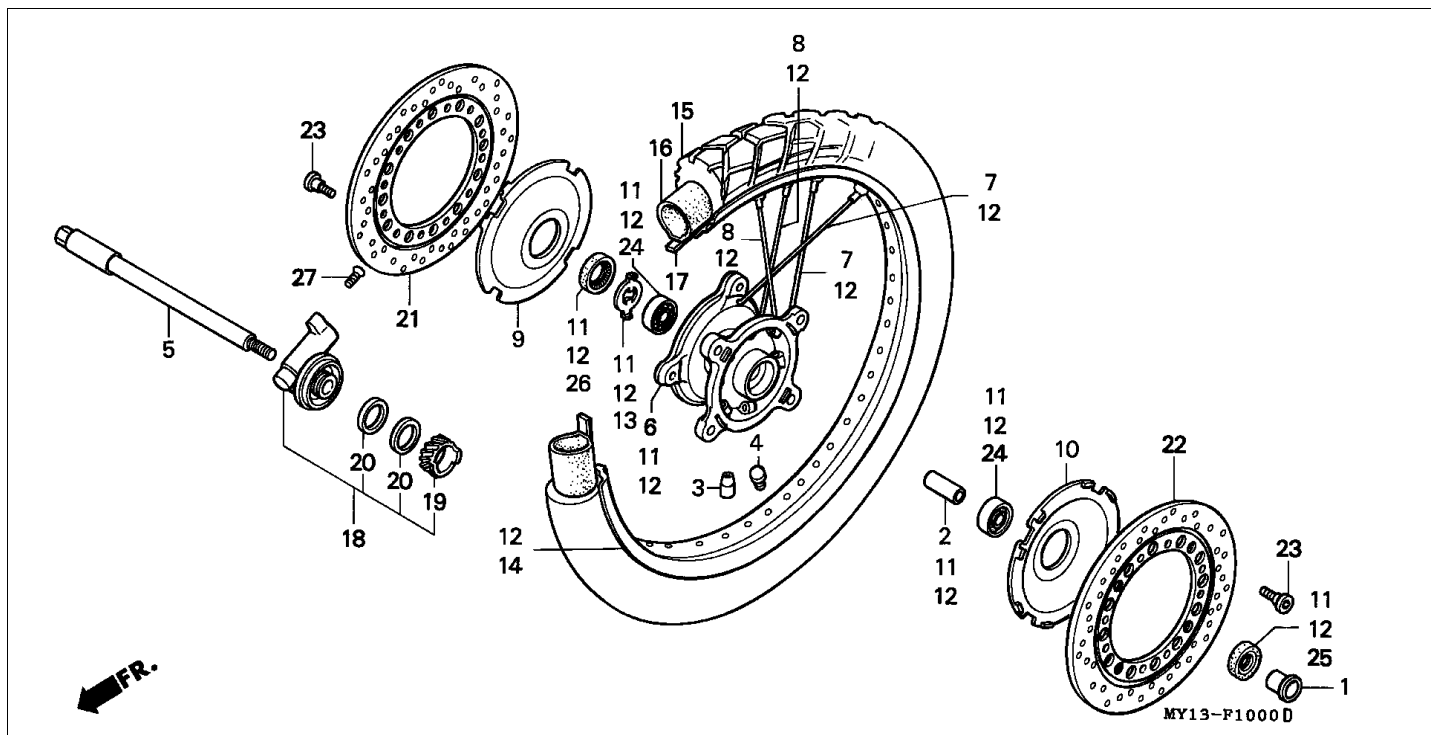

Block F-10 FRONT WHEEL

Refnr	Part Number	Parts Description	Unit Qty	Repair Qty
1	44311-MAY-000	COLLAR, FR. WHEEL SIDE	001	0
2	42620-MF5-000	COLLAR, AXLE DISTANCE	001	0
3	42705-MK4-850	BALANCER (10G)	N	0
3	42707-MK4-850	BALANCER (20G)	N	0
5	44301-MV1-000	AXLE, FR. WHEEL	001	0
7	44603-MY1-405	SPOKE SET A, FR. (OUTSIDE)	018	0
8	44604-MY1-405	SPOKE SET B, FR. (INSIDE)	018	0
9	44610-MV1-000	COVER, R. HUB	001	0
10	44611-MV1-000	COVER, L. HUB	001	0
11	44635-MAY-000	HUB SUB ASSY., FR. WHEEL	001	0
12	44650-MAY-000	WHEEL SUB ASSY., FR.	001	0
13	44680-ML7-000	RETAINER, GEAR BOX	001	0
14	44701-MAY-003	RIM, FR. WHEEL	001	0
15	44711-MY1-005	TIRE, FR. (MICHELIN) (90/90-21 54H)	001	0
15	44711-MY1-023	TIRE, FR. (BRIDGESTONE) (90/90-21 M/C 54H)	001	0
16	44712-MG7-003	TUBE, TIRE (BRIDGESTONE)	001	0
16	44712-MY1-005	TUBE, TIRE (MICHELIN)	001	0
17	44713-MG7-003	FLAP, TIRE (BRIDGESTONE) (1.85X21)	001	0
17	44713-MY1-005	FLAP, TIRE (MICHELIN)	001	0
18	44800-MV1-003	BOX ASSY., SPEEDOMETER GEAR	001	0
19	44806-MV1-003	GEAR, SPEEDOMETER	001	0
20	44809-ML7-003	WASHER, SPEEDOMETER GEAR	002	0
21	45251-MV1-000	DISK, R. FR. BRAKE	001	0
22	45351-MV1-000	DISK, L. FR. BRAKE	001	0
23	90105-MK5-010	BOLT, DISK, 8X22	008	0
24	91053-MV1-003	BEARING, RADIAL BALL, 6203UU	002	0
25	91257-KA3-712	DUST SEAL, 28X42X8 (ARAI)	001	0
25	91257-MAY-003	DUST SEAL, 28X42X8 (NOK)	001	0
26	91258-ML7-003	DUST SEAL, 45X55X5 (ARAI)	001	0
27	93700-050200G	SCREW, OVAL, 5X20	001	0