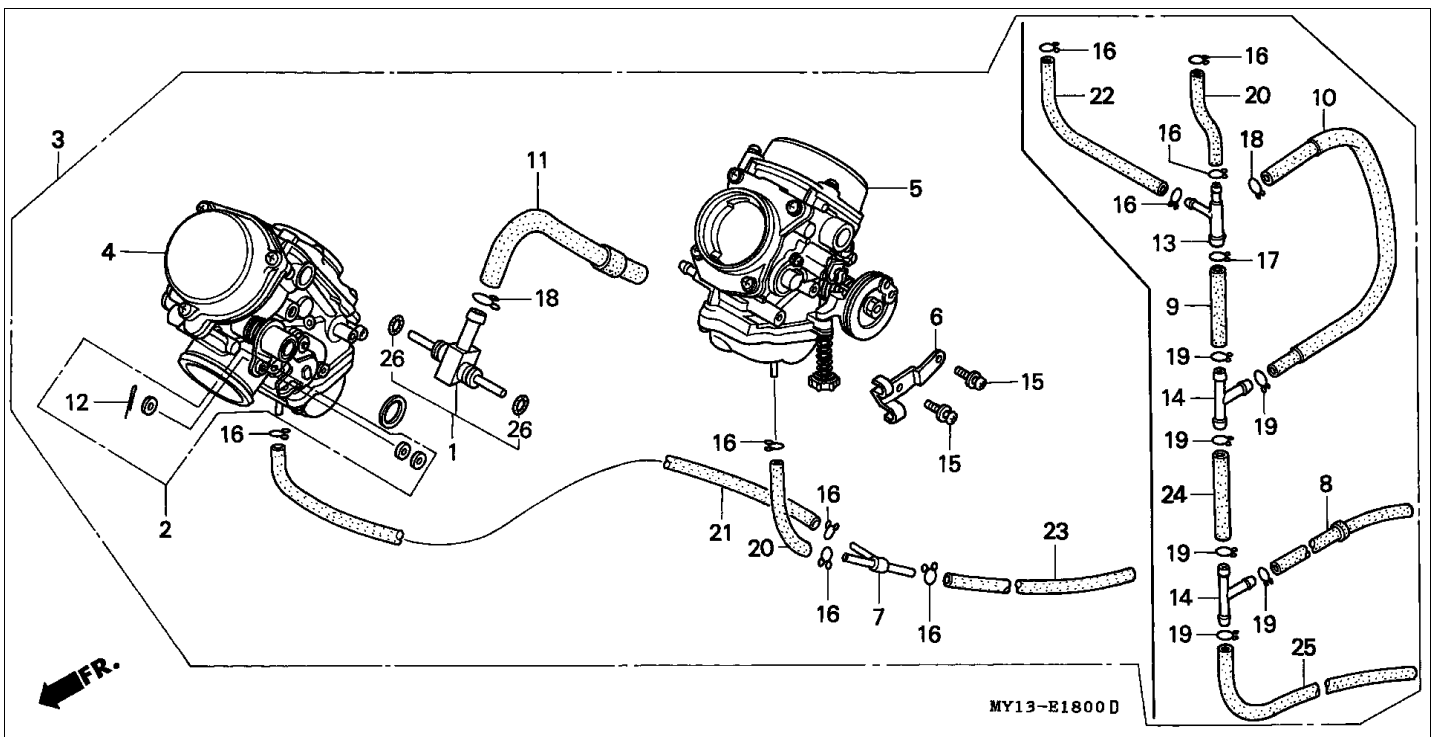

Block E-18 CARBURETOR (ASSY.)

Refrnr	Part Number	Parts Description	Unit Qty	Repair Qty
1	16027-MAY-000	JOINT SET	001	0
2	16035-MAY-000	WASHER SET	001	0
3	16100-MAY-640	CARBURETOR ASSY. (VP51A B)	001	0
4	16101-MAY-640	CARBURETOR ASSY., FR.	001	0
5	16102-MAY-640	CARBURETOR ASSY., RR.	001	0
6	16119-MY1-000	STAY, WIRE	001	0
8	16197-MAY-640	TUBE COMP.	001	0
9	16198-MAY-640	TUBE	001	0
10	16199-MAY-640	TUBE	001	0
12	94201-12081-	PIN, SPLIT, 1.2	001	0
13	17194-MN5-000	T-JOINT	001	0
14	19332-PH9-000	JOINT, THREE WAY	002	0
15	93892-0501010	SCREW-WASHER, 5X10	002	0
16	95002-02089-	CLIP, TUBE (B8)	004	0
17	95002-02109-	CLIP, TUBE (B10)	001	0
18	95002-02130-	CLIP, TUBE (B12.5)	001	0
19	95002-70000-	CLIP, TUBE (C11)	006	0
20	95005-4505050	TUBE, 4.5X50 (95005-45001-50M)	001	0
22	95005-4515550	TUBE, 4.5X155 (95005-45001-50M)	001	0
24	95005-7012050	TUBE, 7X120 (95005-70001-50M)	001	0
25	95005-7042050	TUBE, 7X420 (95005-70001-50M)	001	0
26	16075-GHB-670	O-RING, 1.3X7.0	002	0